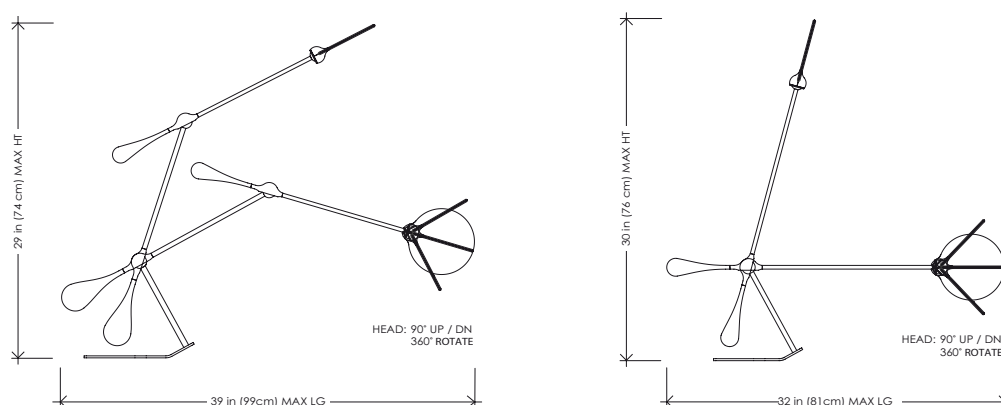

Lampe de Table TRAPEZE LED

Une Lampe de Table élégante et joyeuse, la TRAPEZE LED vous donne une excellente lumière bien équilibrée. Avec un rayon de mouvement illimité et 3 axes ses mouvements sont libres et gracieux. Le design se base sur le poids et le contrepois. La lumière tombe exactement là où elle est souhaitée. Grâce à la nouvelle technique LED le diffuseur élégant et fin éclaire une grande surface avec une excellente lumière chaleureuse en atmosphère mais pas en température.

Light & Contrast

Trapeze LED Table Light

Specifications & Features

Materials: Aluminium, steel, iron, plastic

Colors: White, Charcoal, Orange and Blue / Soft Touch finish

Light source: 102 8W LED array

Cord: 9 ft / 274 cm cord with detachable power adapter

Power consumption: 8 W

Light output: 15 to 1000 lux / 380 max. lumens / dimmable

Light warmth: 2700 Kelvin

Weight: large 9.5 lb, 4.3 kg / small 4.9 lb, 2.2 kg

Listings: UL, CE, FCC

TRAPEZE Technology

This cutting-edge technology is referred to as Optical Waveguide. LED light is shot into the thin edge of a light guide. With extremely specialized and precision designed optics molded-in along with various external lenticular films, the light changes direction and passes out the front surface of the light guide. It is the same way flat panel monitors and TVs work, and this is where the designer Peter stathis took inspiration when he began to develop this technology some years ago.

State-of-the-art optical performance in an ultra-thin flat panel head illuminates a large area with bright and even., glare-free, warm light.

Uninhibited in its 3-axis range of motion, the counterweighted design achieves fluid, sweeping movement in every direction.